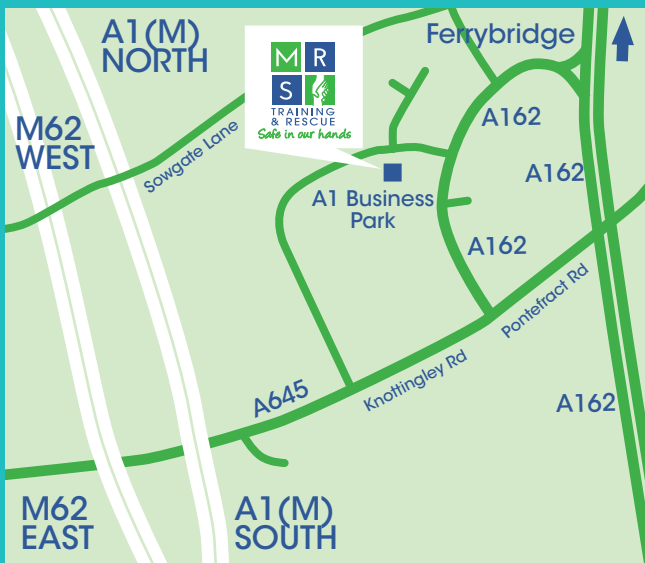

Our Training Centre in Knottingley

T: 01977 676700

E: yorkshire@mrsl.co.uk

MRS Training and Rescue | Rescue House
A1 Business Park | Knottingley
West Yorkshire | WF11 0BU

TRAINING
& RESCUE

Safe in our hands

Conveniently located near the A1 and M62 motorways, approximately 2 miles from Pontefract, with a large free carpark and hotel next door, our state of the art training facilities and lecture rooms are perfect for the delivery of a comprehensive range of health and safety related products, training and services to a wide range of industries.

Directions

From the A1(M) please join the M62 East then take J33 and join the A162 towards Ferrybridge. Immediately exit towards Knottingley and you will find Rescue House conveniently located on the right by the junction.

Sat Nav Directions:

When programming your Sat Nav device, use the following postcode: WF11 0BU

There is ample free parking and security cameras for peace of mind.

To find our car park use what3words fears.torch.silks.