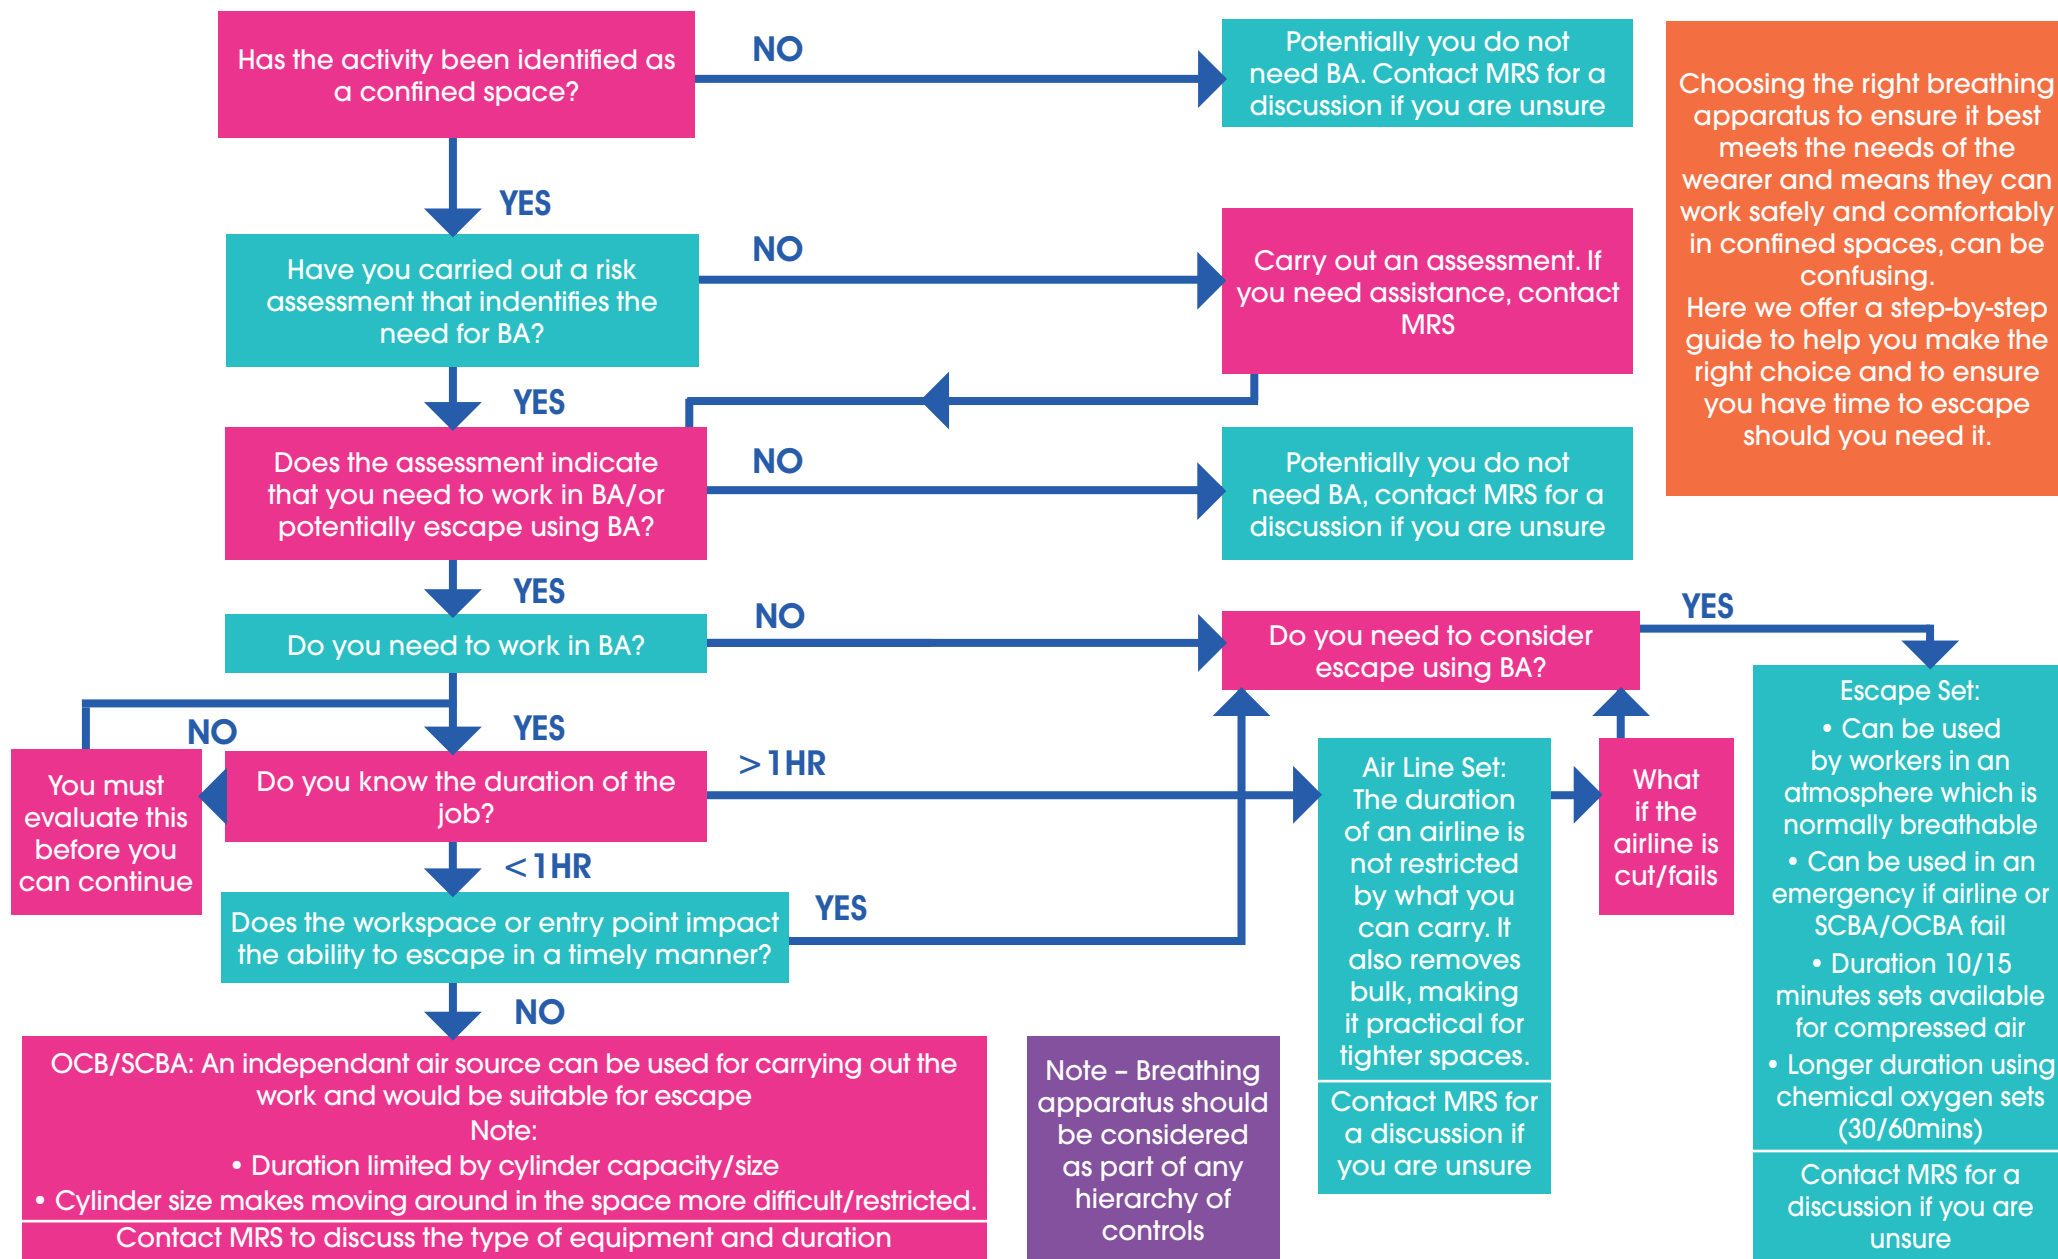

# Do I need breathing apparatus and what type?

Choosing the right breathing apparatus to ensure it best meets the needs of the wearer and means they can work safely and comfortably in confined spaces, can be confusing. Here we offer a step-by-step guide to help you make the right choice and to ensure you have time to escape should you need it.