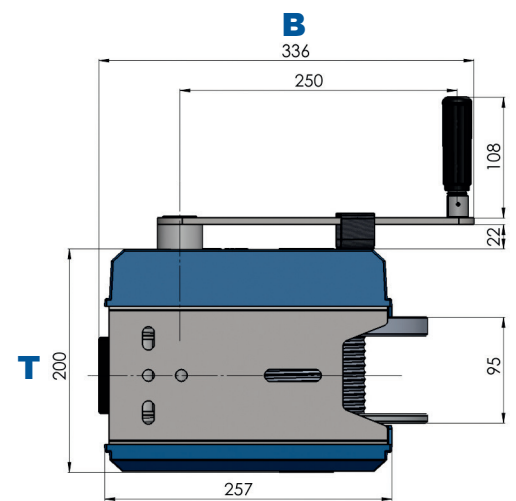

Personnel and load winch

acc. to RL 2006/42/EG and certified acc. to EN 1808/2015

Product information:

Art.-No.:	Rope length	Weight	Dimensions (LxWxH)
41-PLW	max. 30m	18.5kg	230 x 336 x 200 mm

Features:

IKAR personnel and load winch

- hand handle load winch for an easy and jolt-free lifting and lowering of persons and loads
- maximum load 300kg
- stainless steel rope with \varnothing 6mm
- rope length max. 30m
- length handle: 250mm
- weight load winch approx. 18.5kg
- compatible with all IKAR tripods and davit arms