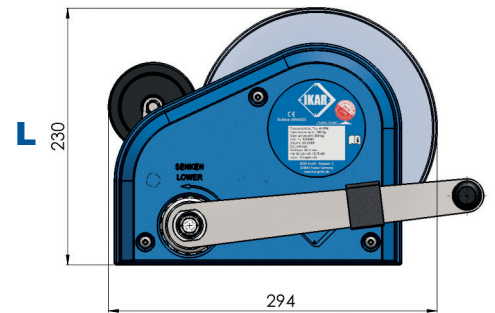

Personnel and load winch

acc. to RL 2006/42/EG and certified acc. to EN 1808/2015

Product information:

Art.-No.:	Rope length	Weight	Dimensions (LxWxH)
41-PLW	max. 30m	18.5kg	230 x 336 x 200 mm

Features:

IKAR personnel and load winch

- hand handle load winch for an easy and jolt-free lifting and lowering of persons and loads
- maximum load 300kg
- stainless steel rope with \varnothing 6mm
- rope length max. 30m
- length handle: 250mm
- weight load winch approx. 18.5kg
- compatible with all IKAR tripods and davit arms